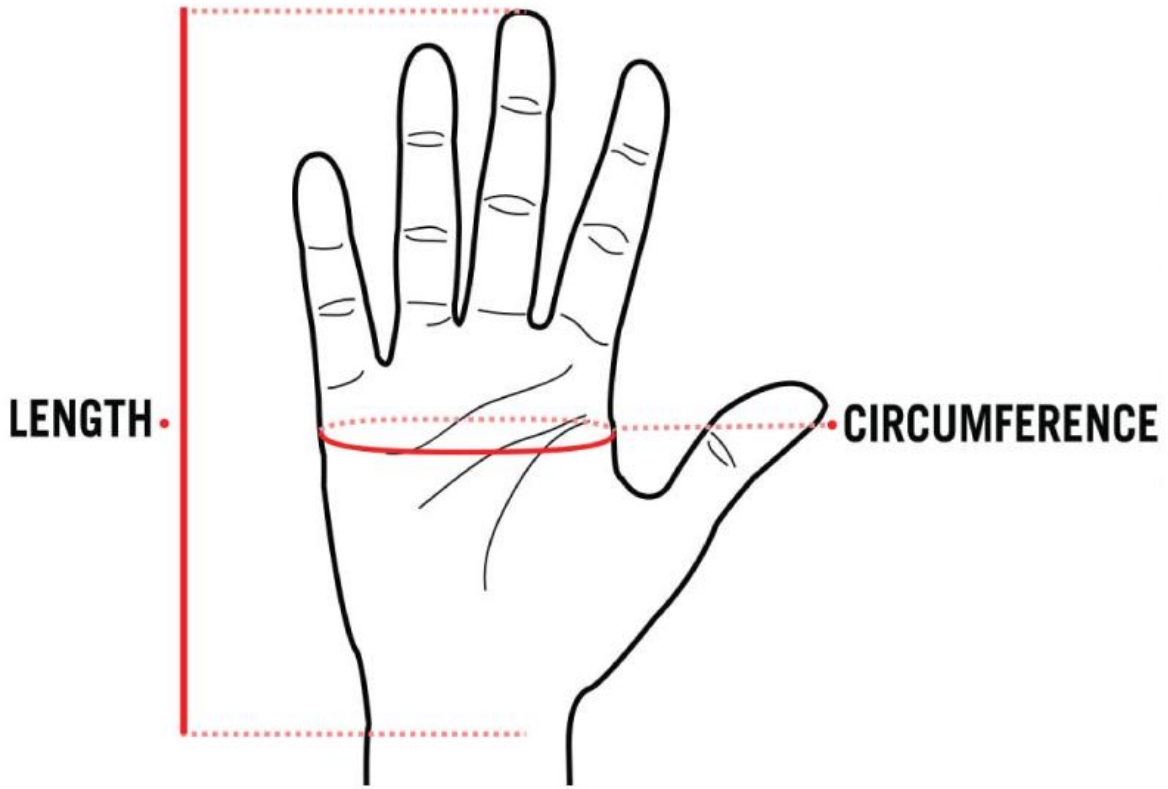

Women's Size Guide

Measure as sketch

Note the description of which fit each style have to get the best fit for you

SIZE	XXS	XS	S	M	L	XL
CHEST	78cm (30")	84cm (33")	88cm (35")	93cm (37")	98cm (39")	103cm (41")
WAIST	63cm (25")	65cm (26")	73cm (29")	78cm (31")	83cm (33")	88cm (35")
SEAT	86cm (34")	91cm (36")	96cm (38")	101cm (40")	106cm (42")	111cm (44")
INSEAM	75,5cm (30")	76cm (30")	77cm (30")	79cm (31")	81cm (32")	82cm (32")
Arm Length	58cm (22,8")	60cm (23,6")	61cm (24")	63cm (24,8")	64cm (25,2")	66cm (26")

Arm Sleeves

SIZE	S	M	L
BICEP	25cm (10")	30cm (12")	35cm (14")
ARM LENGTH	<60cm (<23")	60-65cm (23-25")	>65cm (>25")

Leg Sleeves

SIZE	S	M	L
THIGH	51cm (20")	51-61cm (20-24")	61cm (24")
INSEAM	<81cm (<32")	81-86cm (32-34")	>86cm (>34")

Gloves Size Guide

SIZE	S	M	L	XL
CIRCUMF.	18cm (7")	20cm (8")	23cm (9")	25.5cm (10")
LENGTH	17cm (6.5")	18cm (7")	19cm (7.5")	20cm (8")