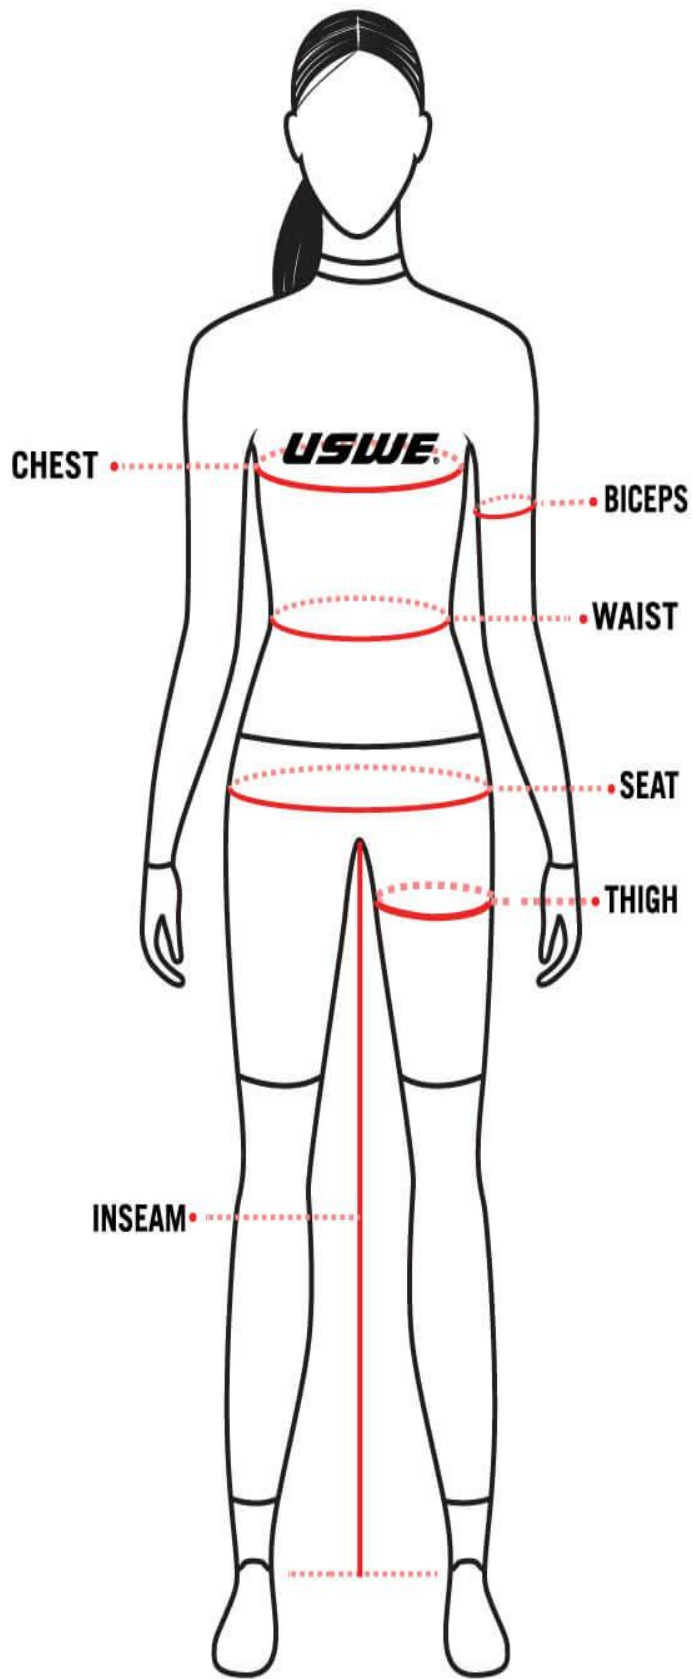

Men's Size Guide

Measure as sketch

Note the description of which fit each style have to get the best fit for you

SIZE	XS (28)	S (30)	M (32)	L (34)	XL (36)	XXL (38)
CHEST	88cm (34")	94cm (37")	100cm (39")	106cm (42")	112cm (44")	118cm (46")
WAIST	75cm (29")	81cm (31")	87cm (34")	93cm (36")	99cm (38")	105cm (41")
SEAT	89cm (35")	95cm (37")	101cm (40")	107cm (42")	113cm (44")	119cm (47")
INSEAM	80cm (31")	81cm (32")	81,5cm (32")	83cm (32")	84,5cm (33")	86cm (34")
Arm Length	62cm (24,4")	63cm (24,8")	65cm (25,6")	66cm (26")	68cm (26,8")	70cm (27,5")

Arm Sleeves

SIZE	S	M	L
BICEP	25cm (10")	30cm (12")	35cm (14")
ARM LENGTH	<60cm (<23")	60-65cm (23-25")	>65cm (>25")

Leg Sleeves

SIZE	S	M	L
THIGH	51cm (20")	51-61cm (20-24")	61cm (24")
INSEAM	<81cm (<32")	81-86cm (32-34")	>86cm (>34")

Women's Size Guide

Measure as sketch

Note the description of which fit each style have to get the best fit for you

SIZE	XXS	XS	S	M	L	XL
CHEST	78cm (30")	84cm (33")	88cm (35")	93cm (37")	98cm (39")	103cm (41")
WAIST	63cm (25")	65cm (26")	73cm (29")	78cm (31")	83cm (33")	88cm (35")
SEAT	86cm (34")	91cm (36")	96cm (38")	101cm (40")	106cm (42")	111cm (44")
INSEAM	75,5cm (30")	76cm (30")	77cm (30")	79cm (31")	81cm (32")	82cm (32")
Arm Length	58cm (22,8")	60cm (23,6")	61cm (24")	63cm (24,8")	64cm (25,2")	66cm (26")

Gloves Size Guide

SIZE	S	M	L	XL
CIRCUMF.	18cm (7")	20cm (8")	23cm (9")	25.5cm (10")
LENGTH	17cm (6.5")	18cm (7")	19cm (7.5")	20cm (8")